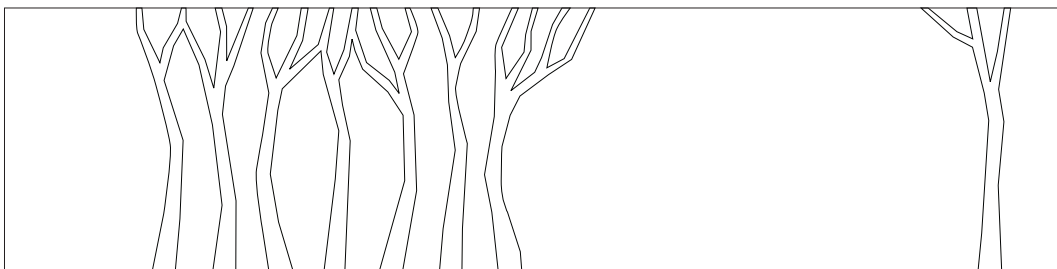

# Silent Trees Series

Design: Krista Kosonen & Mari Martikainen

---

200 x 100

250 x 100

300 x 100

350 x 100

400 x 100

# Silent Trees Series

Design: Krista Kosonen & Mari Martikainen

---

400 x 100

450 x 100

500 x 100

550 x 100

600 x 100

The Silent Trees design fits into various spaces due to its modular, adjustable pattern design. 650 x 100 and wider versions can be easily constructed from the original 900 x 100 pattern with small modifications.

900 x 100