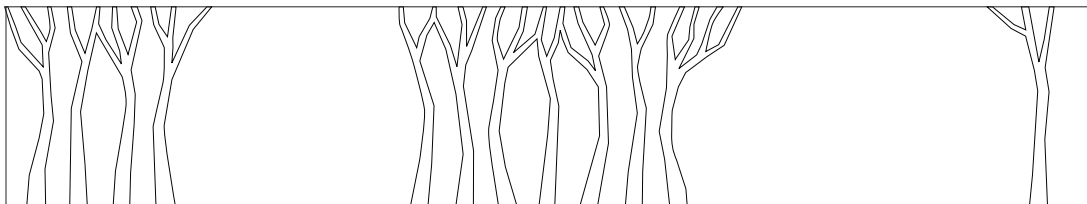

# Silent Trees Series

Design: Krista Kosonen & Mari Martikainen

---

400 x 100

450 x 100

500 x 100

550 x 100

600 x 100

The Silent Trees design fits into various spaces due to its modular, adjustable pattern design. 650 x 100 and wider versions can be easily constructed from the original 900 x 100 pattern with small modifications.

900 x 100