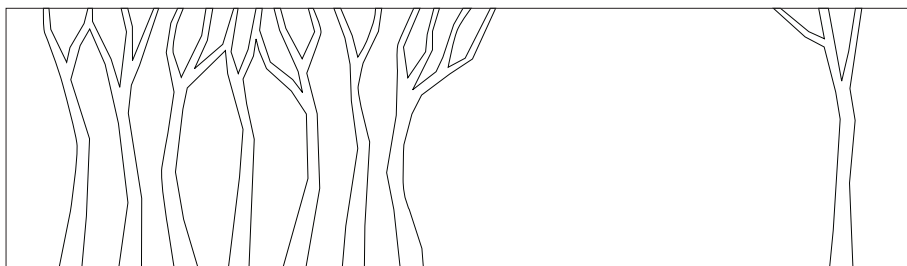

Silent Trees Series

Design: Krista Kosonen & Mari Martikainen

200 x 115

250 x 115

300 x 115

350 x 115

400 x 115

Silent Trees Series

Design: Krista Kosonen & Mari Martikainen

400 x 115

450 x 115

500 x 115

550 x 115

600 x 115

650 x 115

Silent Trees Series

Design: Krista Kosonen & Mari Martikainen

650 x 115

700 x 115

750 x 115

The Silent Trees design fits into various spaces due to its modular, adjustable pattern design. 800 x 115 and wider versions can be easily constructed from the original 1000 x 115 pattern with small modifications.