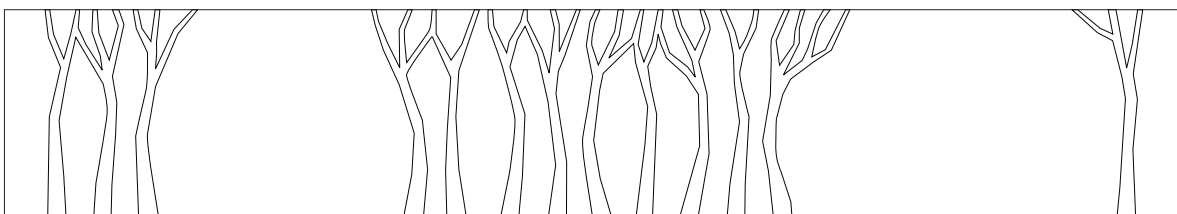

Design: Krista Kosonen & Mari Martikainen

400 x 115

450 x 115

500 x 115

550 x 115

600 x 115

650 x 115

Silent Trees Series

Design: Krista Kosonen & Mari Martikainen

650 x 115

700 x 115

750 x 115

The Silent Trees design fits into various spaces due to its modular, adjustable pattern design. 800 x 115 and wider versions can be easily constructed from the original 1000 x 115 pattern with small modifications.