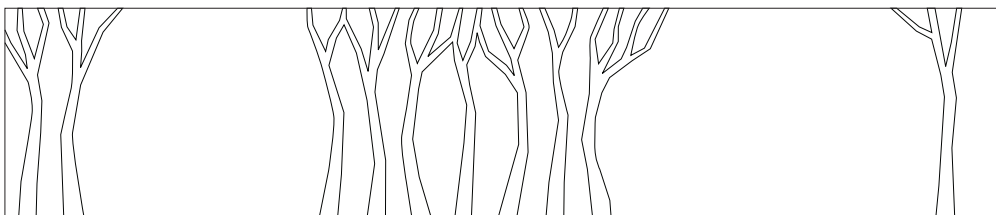

Design: Krista Kosonen & Mari Martikainen

400 x 115

450 x 115

500 x 115

550 x 115

600 x 115

650 x 115

Silent Trees Series

Design: Krista Kosonen & Mari Martikainen

650 x 115

700 x 115

750 x 115

The Silent Trees design fits into various spaces due to its modular, adjustable pattern design. 800 x 115 and wider versions can be easily constructed from the original 1000 x 115 pattern with small modifications.