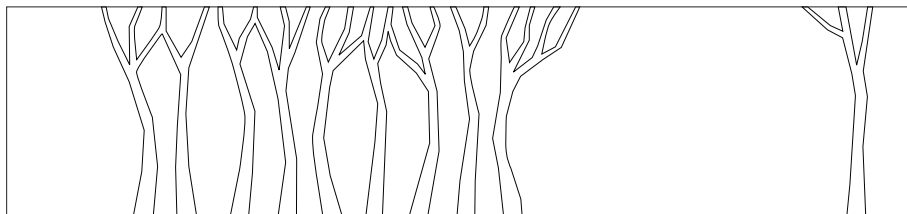

Silent Trees Series

Design: Krista Kosonen & Mari Martikainen

200 x 115

250 x 115

300 x 115

350 x 115

400 x 115

Silent Trees Series

Design: Krista Kosonen & Mari Martikainen

400 x 115

450 x 115

500 x 115

550 x 115

600 x 115

650 x 115

Silent Trees Series

Design: Krista Kosonen & Mari Martikainen

650 x 115

700 x 115

750 x 115

The Silent Trees design fits into various spaces due to its modular, adjustable pattern design. 800 x 115 and wider versions can be easily constructed from the original 1000 x 115 pattern with small modifications.