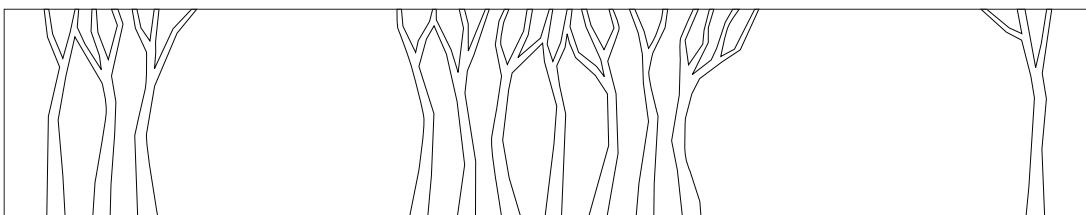

Design: Krista Kosonen & Mari Martikainen

400 x 115

450 x 115

500 x 115

550 x 115

600 x 115

650 x 115

Silent Trees Series

Design: Krista Kosonen & Mari Martikainen

650 x 115

700 x 115

750 x 115

The Silent Trees design fits into various spaces due to its modular, adjustable pattern design. 800 x 115 and wider versions can be easily constructed from the original 1000 x 115 pattern with small modifications.